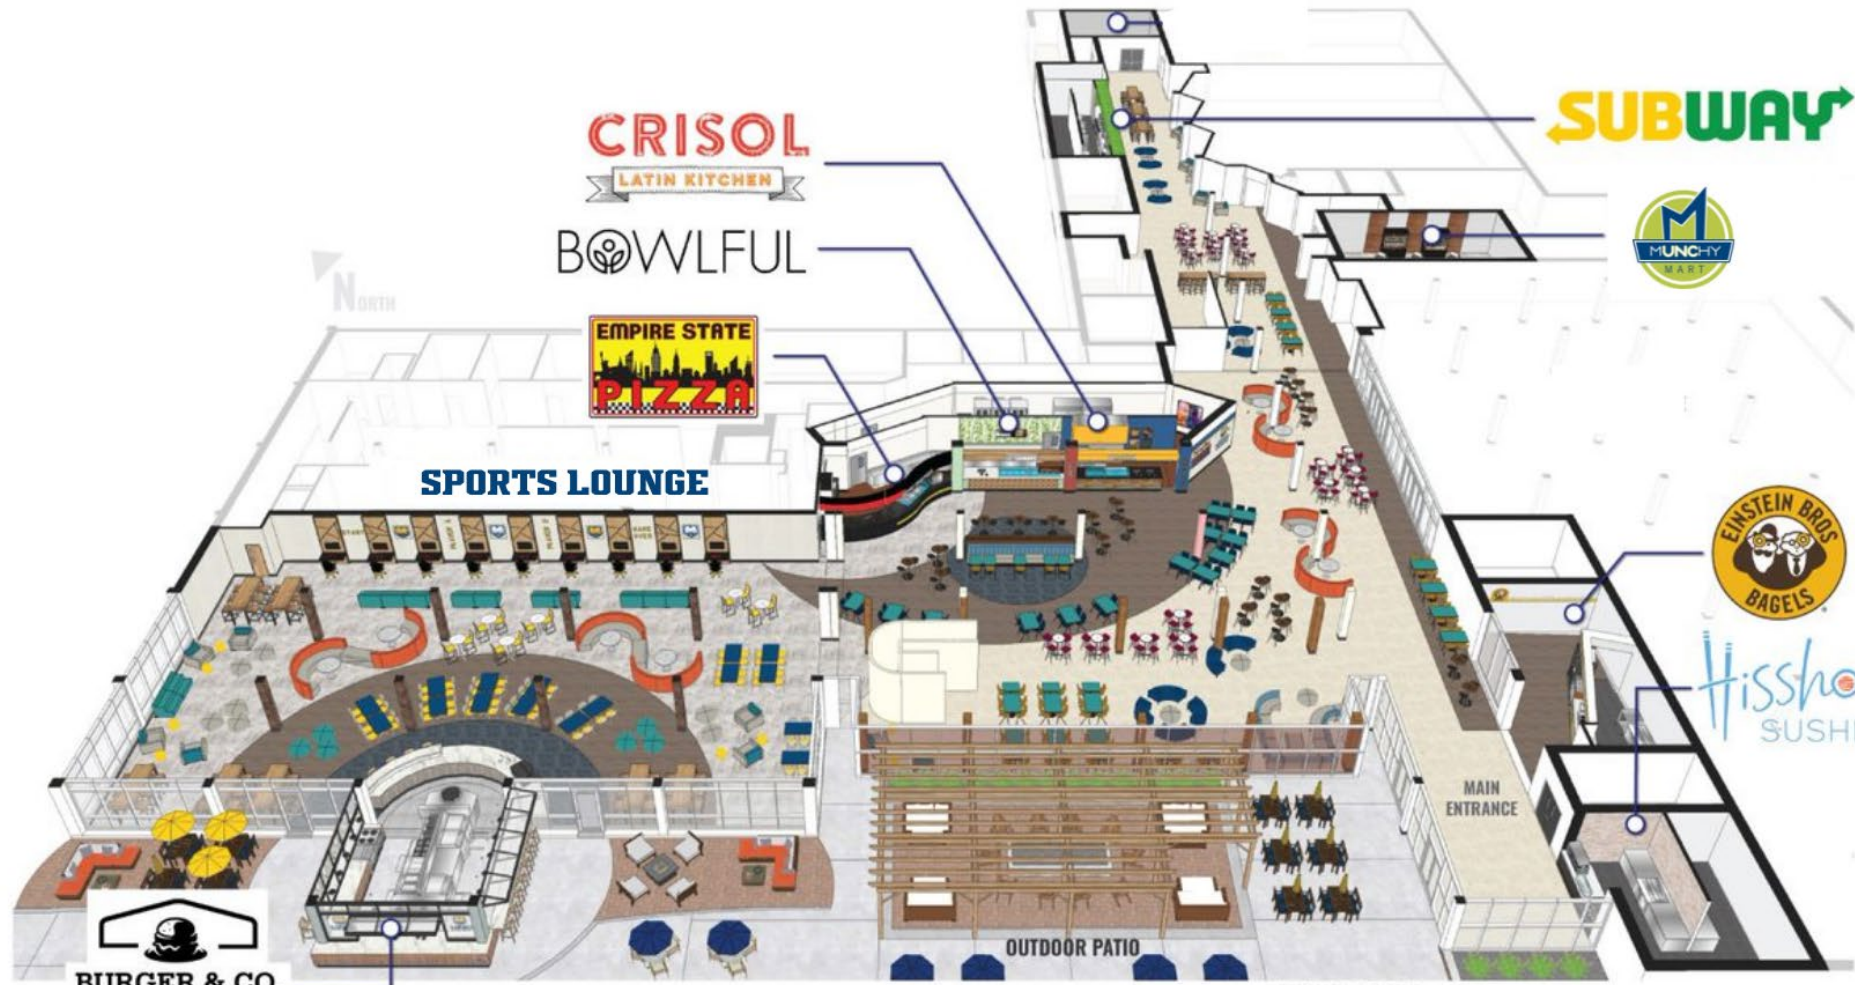

ADDITIONS COMING TO UNC

FALL 2022

- **STARBUCKS AT HOLMES HALL**
- **EMPIRE STATE PIZZA**
- **CRISOL LATIN KITCHEN**
- **BOWLFUL – RICE/PASTA/SALAD BOWLS**
- **BURGER & CO. – SPORTS LOUNGE**

CRISOL
LATIN KITCHEN

SUBWAY

BOWLFUL

MUNCHY MART

EMPIRE STATE PIZZA

SPORTS LOUNGE

EINSTEIN BROS BAGELS

Hishho SUSHI

BURGER & CO.
GREELEY | EST. 2021

OUTDOOR PATIO

MAIN ENTRANCE

ACCELERATED CONCEPTS

**UNIVERSITY OF
NORTHERN
COLORADO**

University Center
Proposed Renovations - Aerial Plan

sodexo

March 2021