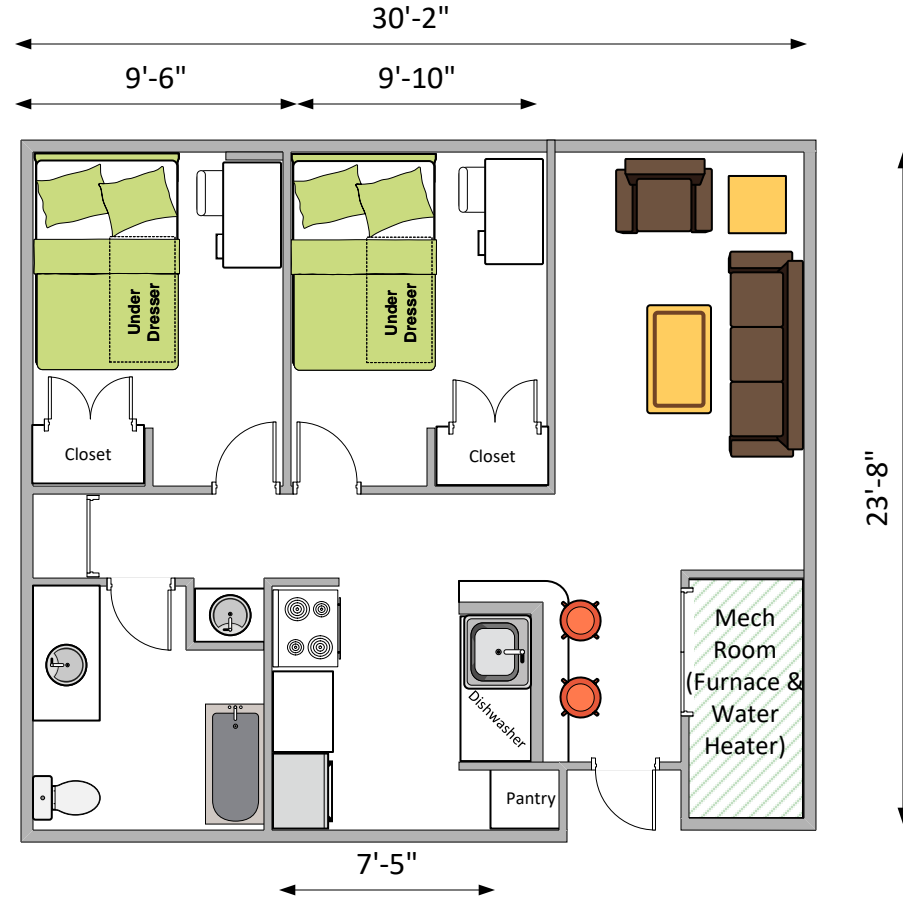

UNIVERSITY OF
NORTHERN COLORADO

Housing & Residential Education

**Arlington Park Apartments 2 Bedroom/ 1
Bath**

Bed Frame	2
Mattress (41" x 80.5")	2
Under Dressers	2
Desk	2
2-Position Chair	2
Sofa Maharam: Marquee – Bayleaf	1
Chair Maharam: Chenille Cord – Spring	1
Bar Stools	2
Coffee Table	1
Corner Table	1

23'-8"